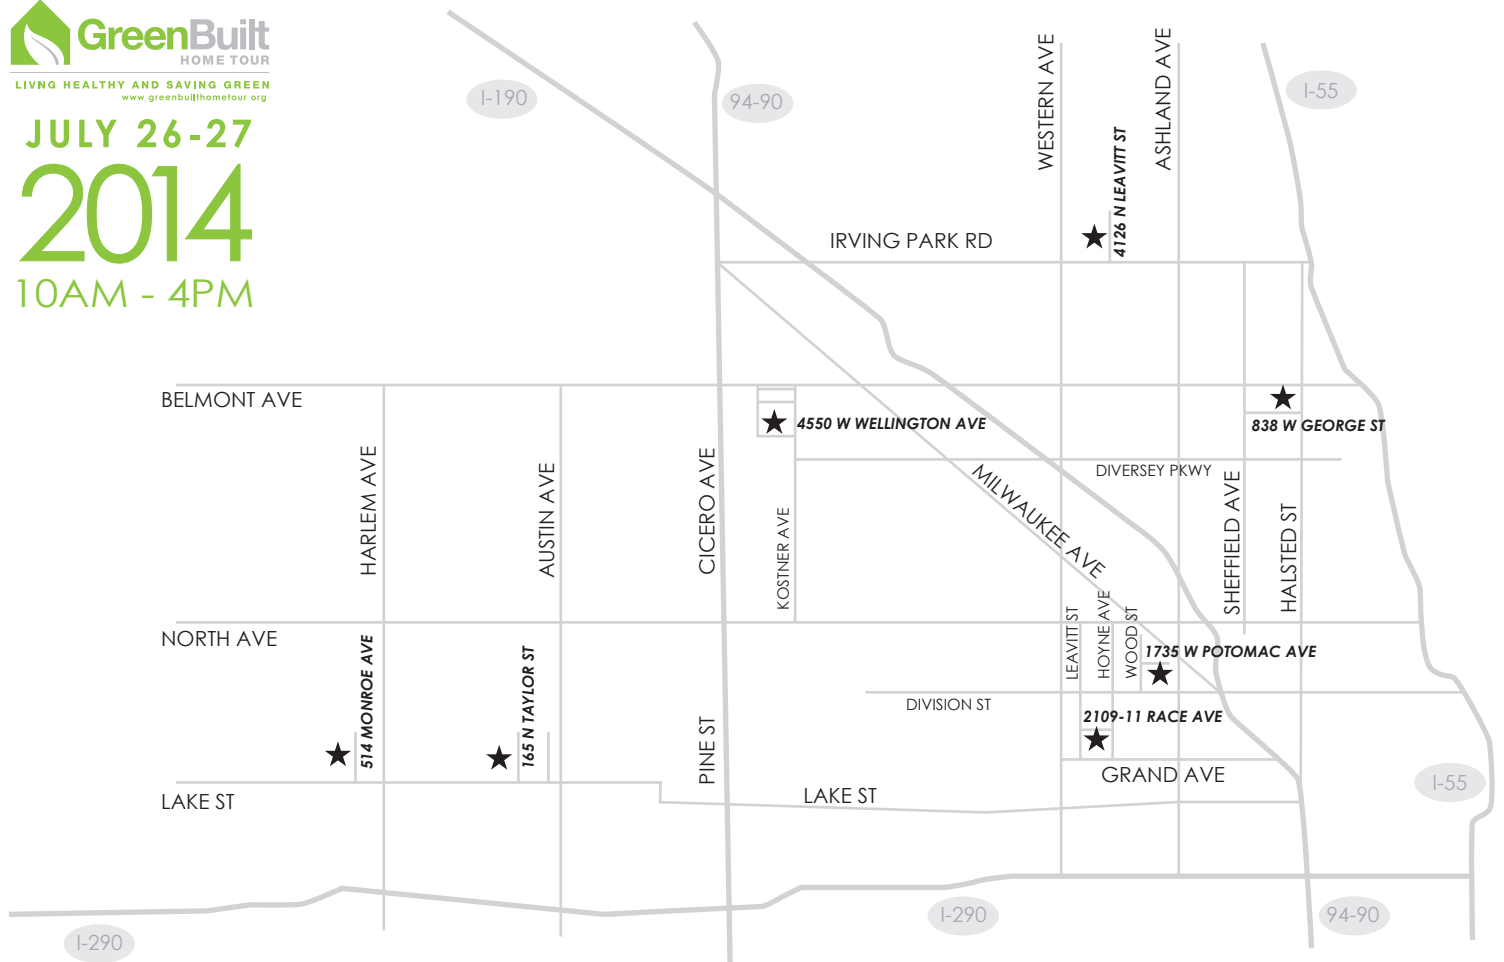

JULY 26-27
2014
10AM - 4PM

2109-11 W Race Avenue

East to Hoynes Ave
Left onto Hoynes Ave
Right onto Division St
Left onto Wood St
Right onto Potomac Ave

1735 W Potomac Avenue

Left onto N Wood St
Left onto W Division St
Merge Left onto I-90/I-94 W
Take Exit 45C for Belmont Ave
Slight left onto Belmont
Left onto Kostner Ave
Right onto Wellington Ave

4550 W Wellington Ave

East onto Wellington
Right onto Kostner Ave
Left onto Diversey Pkwy
Left onto N Sheffield Ave
Right onto W George St

838 W George St

East onto W George St
Left onto N Halsted St
Left onto Irving Park Rd
Right onto N Leavitt St

4126 N Leavitt St

South on N Leavitt St
Right onto Irving Park Rd
Right onto N Keeler Ave, Follow Signs
for I-90/I-94 W
Merge onto I-90/I-94 W
Follow signs for Milwaukee/Interstate
94/Edens Expressway
Take exit 34C for Lake Ave
Merge onto Lake Ave
Right onto Park Ave

314 Park Avenue

North on Park Ave
Left onto Lake Ave
Right onto IL-43N/Waukegan Rd
Left onto Walters Ave
Left onto Spruce St
Right onto Maple Ave

1832 Maple Avenue

East on Maple Ave
Left onto Spruce St
Right onto Walters Ave
Left onto IL-43 N/S Waukegan Rd
Turn left to merge onto I-94 W
There may be tolls
Take Exit Rte 173/Rosecrans Rd
Left onto Rte 173/Rosecrans Rd
Right onto Zarnstorf Rd
Right on 128th St
Left onto 344th Ave
Right onto Majestic Way E